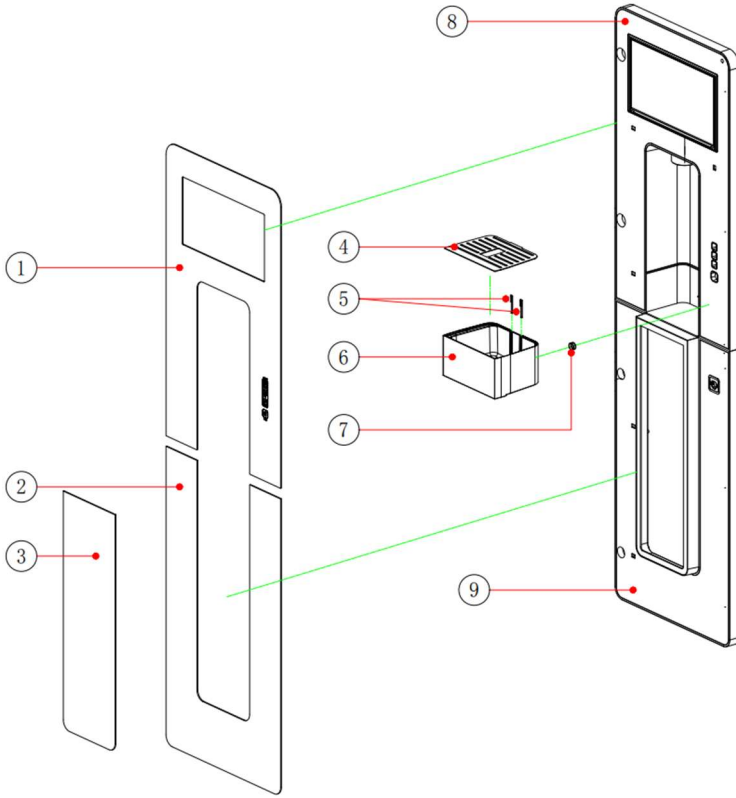

XL1 PARTS LIST

Note: Only stocked parts are listed.

No.	Description	Part #
4+6	Drip Tray Assy (Grill + Tray)	AB156A01
9	Lower Front Panel Assy	AB155A01

No.	Description	Part #
ASSY	Upper Front Panel Assy	AB154A01

No.	Description	Part #
10	LCD Touch PCB	EB164A01
11	Touch PCB	EB162A01
14	LVDS Converter PCB	EB166A01
15	Dispense LED PCB	EB157A01
18	Raspberry Pi PCB	EB159A01
20	Dispense Cover	PK196A01

No.	Description	Part #
26	Side Panel - Left	IB204A01
28	SMPS	EG048A01
29	Main PCB	EB158A01
30	Door Hinge	IJ001A01
32	3-Way Dispense SV	EC033A01
35	Hot Tank	TB023A01
44	Top Lid	PA034A01
65	Caster	IJ003A01
80	Rear Panel	IB210A01
85	Cold Water Pump	EE023A01
89	XL1 Booster Pump	EE012A01
95	Side Panel - Right	IB205A01
Not Shown	TDS Sensor	EJ033A01