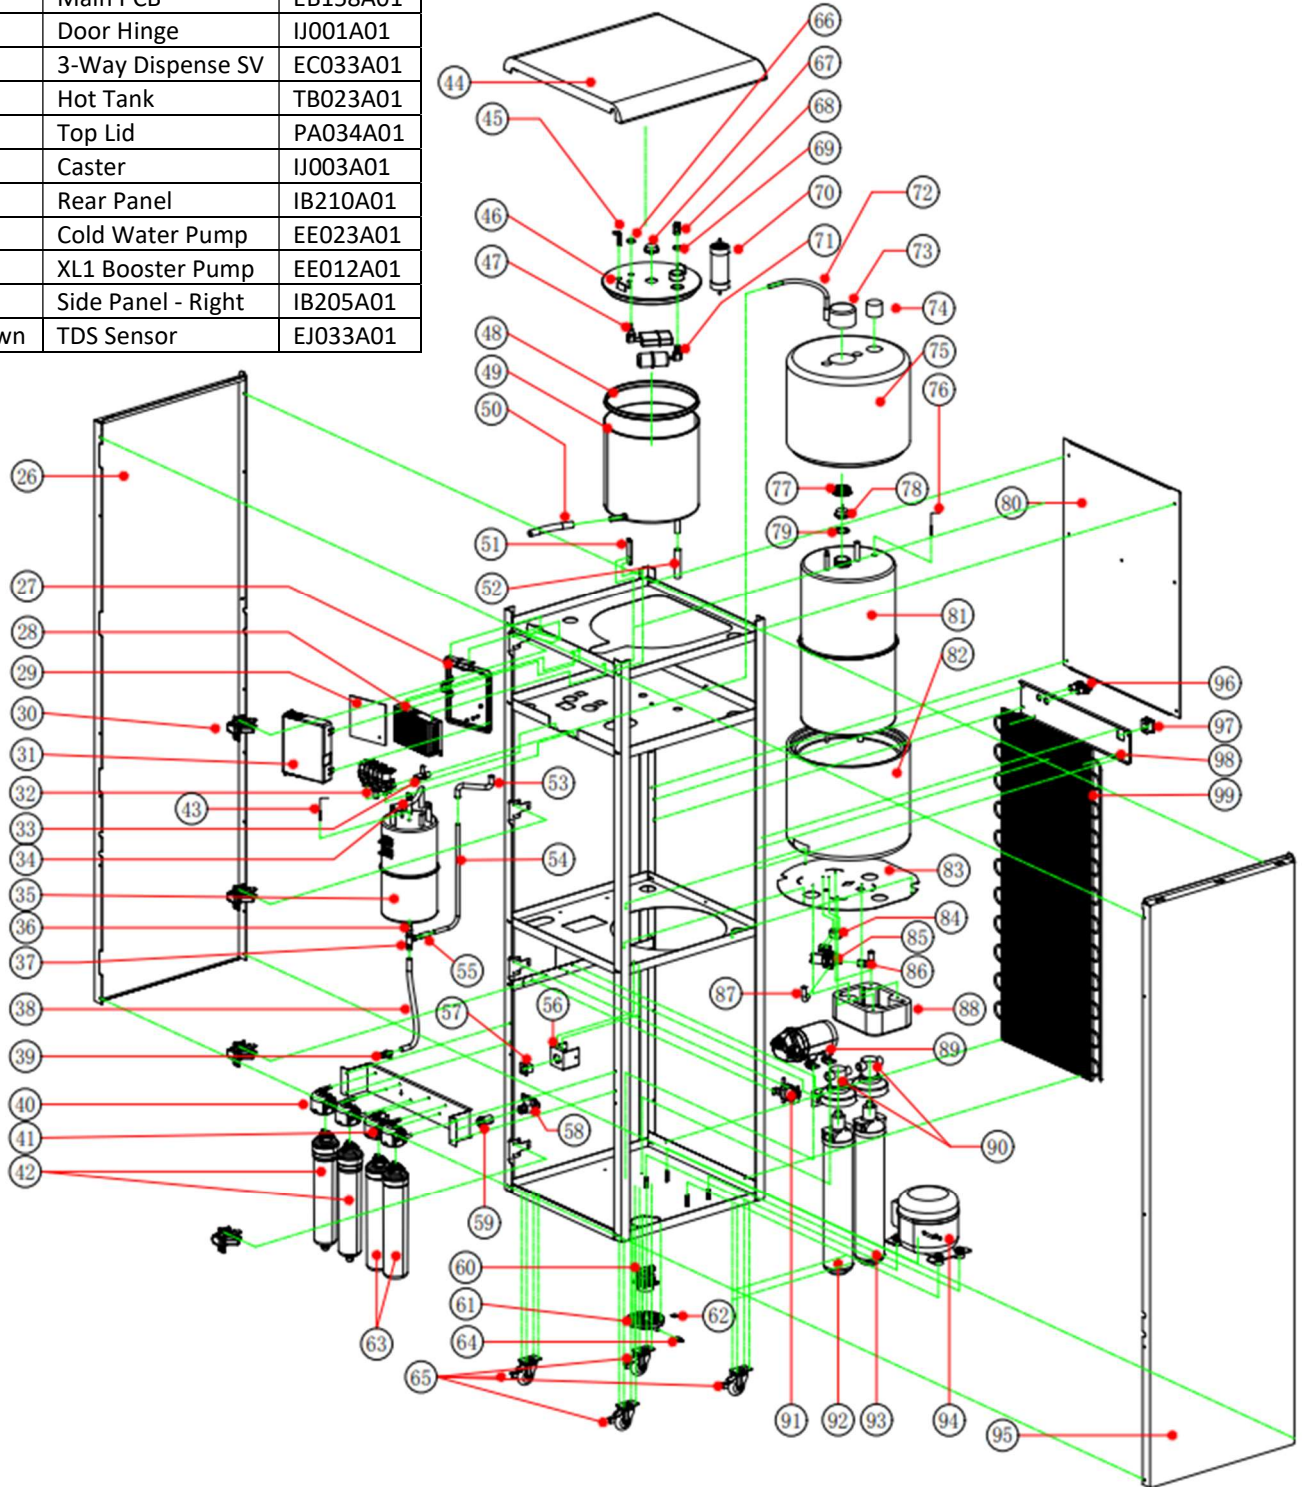

XL1 PARTS LIST

Note: Only stocked parts are listed.

No.	Description	Part #
4+6	Drip Tray Assy (Grill + Tray)	AB156A01
9	Lower Front Panel Assy	AB155A01

No.	Description	Part #
ASSY	Upper Front Panel Assy	AB154A01

No.	Description	Part #
10	LCD Touch PCB	EB164A01
11	Touch PCB	EB162A01
14	LVDS Converter PCB	EB166A01
15	Dispense LED PCB	EB157A01
18	Raspberry Pi PCB	EB159A01
20	Dispense Cover	PK196A01

No.	Description	Part #
26	Side Panel - Left	IB204A01
28	SMPS	EG048A01
29	Main PCB	EB158A01
30	Door Hinge	IJ001A01
32	3-Way Dispense SV	EC033A01
35	Hot Tank	TB023A01
44	Top Lid	PA034A01
65	Caster	IJ003A01
80	Rear Panel	IB210A01
85	Cold Water Pump	EE023A01
89	XL1 Booster Pump	EE012A01
95	Side Panel - Right	IB205A01
Not Shown	TDS Sensor	EJ033A01