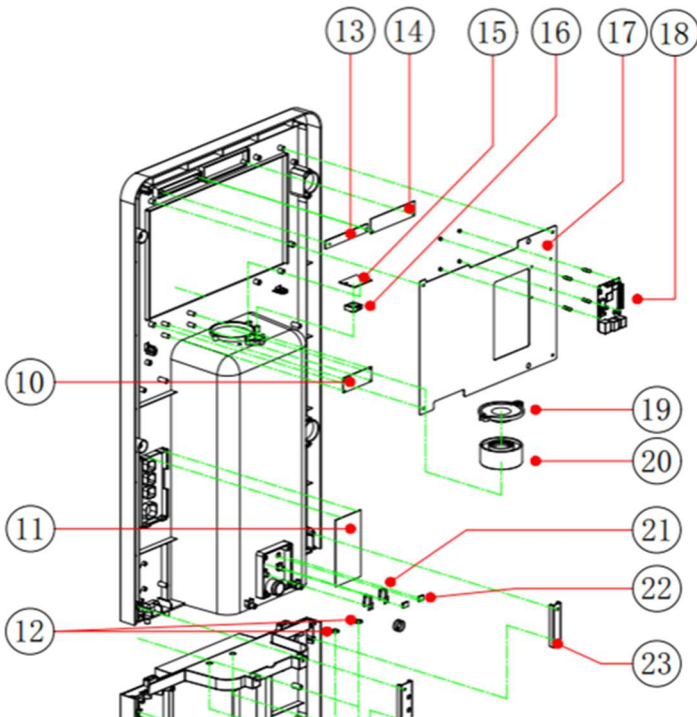

XL1 PARTS LIST

Note: Only stocked parts are listed.

No.	Description	Part #
4+6	Drip Tray Assy (Grill + Tray)	AB156A01
9	Lower Front Panel Assy	AB155A01

No.	Description	Part #
ASSY	Upper Front Panel Assy	AB154A01

No.	Description	Part #
10	LCD Touch PCB	EB164A01
11	Touch PCB	EB162A01
14	LVDS Converter PCB	EB166A01
15	Dispense LED PCB	EB157A01
18	Raspberry Pi PCB	EB159A01
20	Dispense Cover	PK196A01

No.	Description	Part #
26	Side Panel - Left	IB204A01
28	SMPS	EG048A01
29	Main PCB	EB158A01
30	Door Hinge	IJ001A01
32	3-Way Dispense SV	EC033A01
35	Hot Tank	TB023A01
44	Top Lid	PA034A01
65	Caster	IJ003A01
80	Rear Panel	IB210A01
85	Cold Water Pump	EE023A01
89	XL1 Booster Pump	EE012A01
95	Side Panel - Right	IB205A01
Not Shown	TDS Sensor	EJ033A01