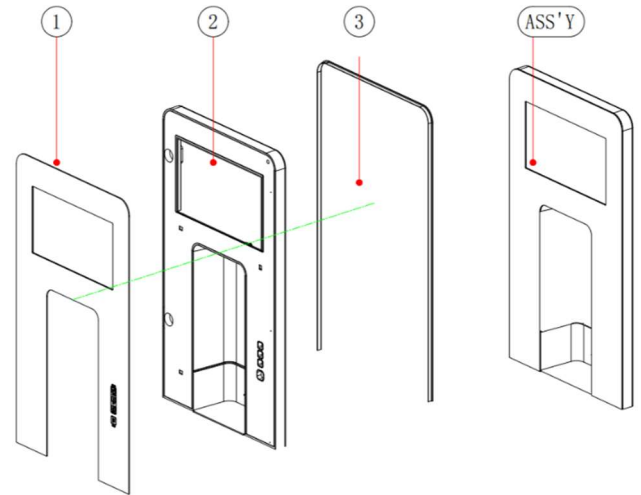

XL1 PARTS LIST

Note: Only stocked parts are listed.

No.	Description	Part #
4+6	Drip Tray Assy (Grill + Tray)	AB156A01
9	Lower Front Panel Assy	AB155A01

No.	Description	Part #
ASSY	Upper Front Panel Assy	AB154A01

No.	Description	Part #
10	LCD Touch PCB	EB164A01
11	Touch PCB	EB162A01
14	LVDS Converter PCB	EB166A01
15	Dispense LED PCB	EB157A01
18	Raspberry Pi PCB	EB159A01
20	Dispense Cover	PK196A01

No.	Description	Part #
26	Side Panel - Left	IB204A01
28	SMPS	EG048A01
29	Main PCB	EB158A01
30	Door Hinge	IJ001A01
32	3-Way Dispense SV	EC033A01
35	Hot Tank	TB023A01
44	Top Lid	PA034A01
65	Caster	IJ003A01
80	Rear Panel	IB210A01
85	Cold Water Pump	EE023A01
89	XL1 Booster Pump	EE012A01
95	Side Panel - Right	IB205A01
Not Shown	TDS Sensor	EJ033A01