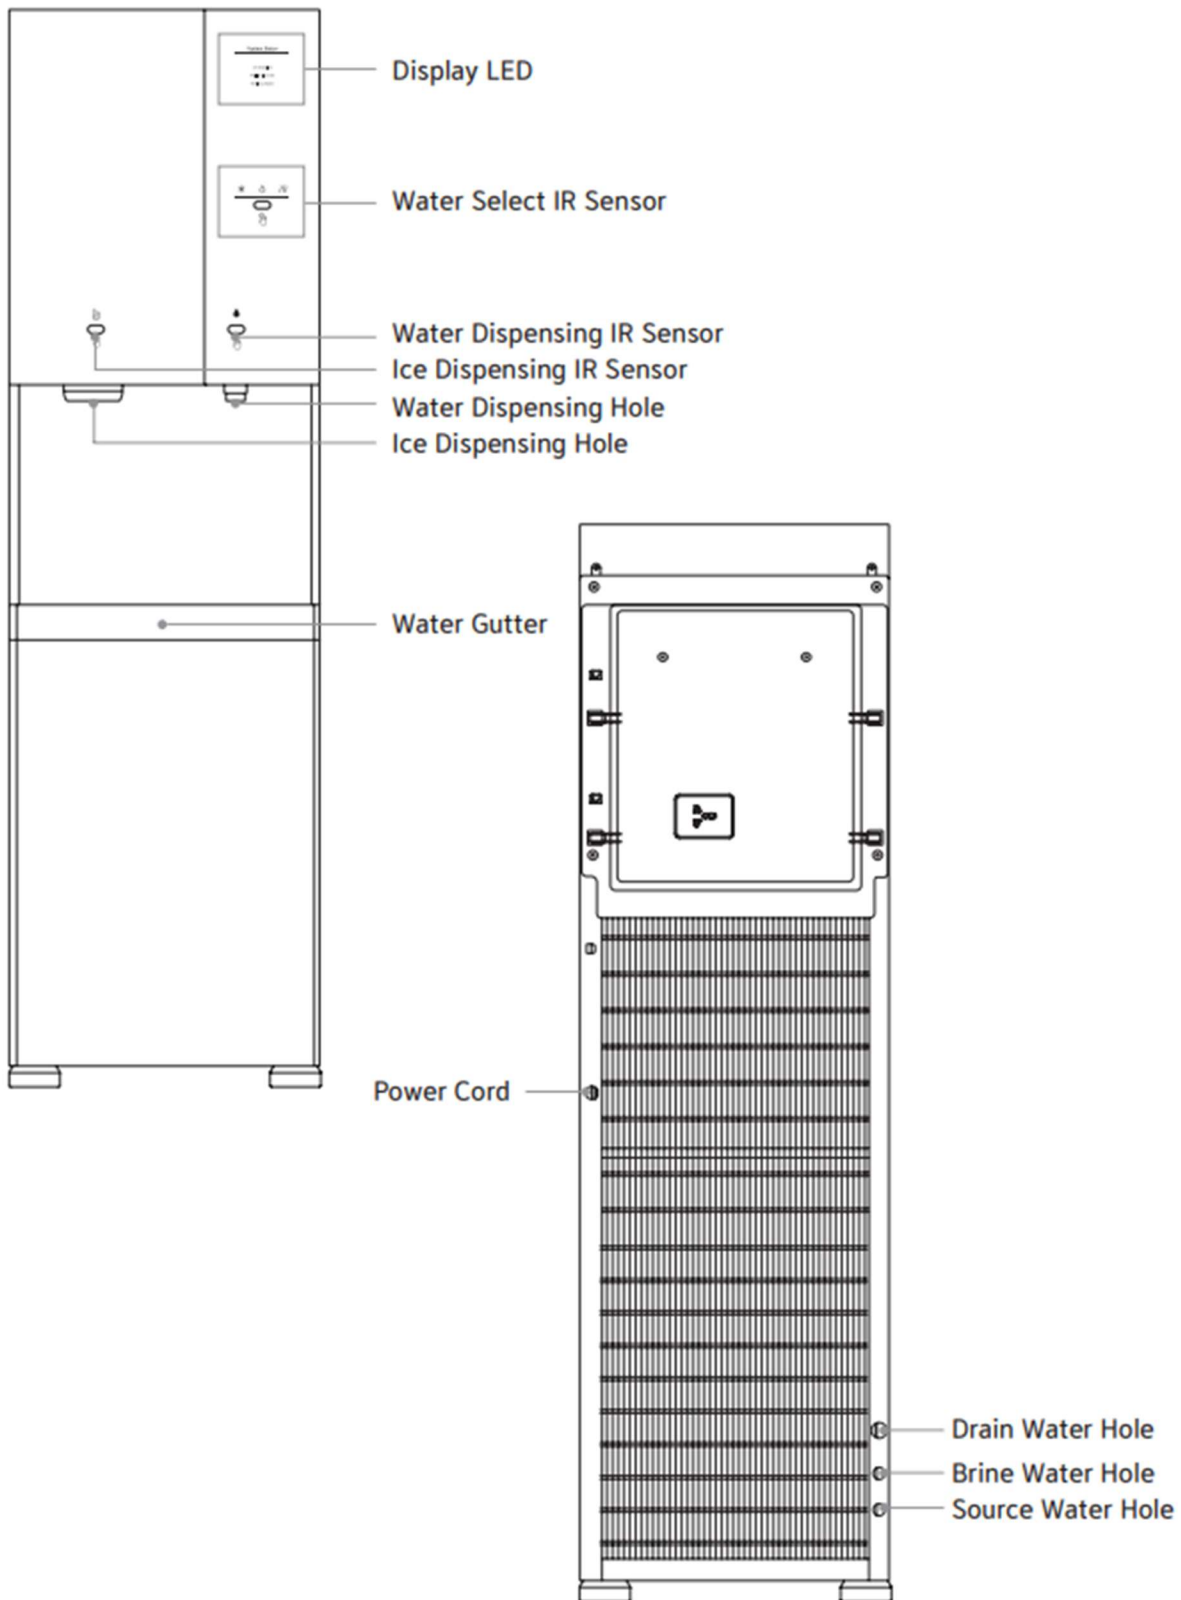

**DISPLAY & CONTROL PANEL**

### Display LED

Filtration Active	Always On
UV Enabled	Always On
Refilling Ice Bin	Lights up during the ice-making process. (LED: White)
Refilling Water	Light up during the water filtering process. (LED: White)

### IR Sensor & LED

	<b>Water Select IR Sensor</b>	Put your hand close to the Water Select IR sensor to select Cold/ Ambient/ Hot water respectively. Selected LED lights up. (* Cold : Blue, ◊ Ambient : White, ))) Hot : Red)
	<b>Ice IR Sensor</b>	Put your hand close to the Ice IR sensor to dispense ice.
	<b>Water Dispensing IR Sensor</b>	Put your hand close to the Water Dispensing IR sensor to dispense selected water. (◊ Cold : Blue, Ambient : White, Hot : Red)

## OPERATING INSTRUCTIONS

The below pictures show the front user interface (UI) and control panel for the *i14 Ice and Water Dispenser*, as well as the Beep Operation Signal table.