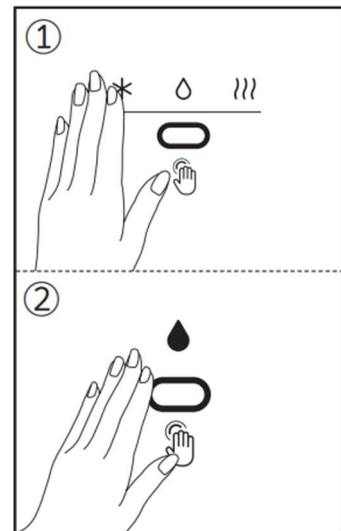

### IR Sensor & LED

	<b>Water Select IR Sensor</b>	Put your hand close to the Water Select IR sensor to select Cold/ Ambient/ Hot water respectively. Selected LED lights up. (* Cold : Blue, ◊ Ambient : White, ))) Hot : Red)
	<b>Ice IR Sensor</b>	Put your hand close to the Ice IR sensor to dispense ice.
	<b>Water Dispensing IR Sensor</b>	Put your hand close to the Water Dispensing IR sensor to dispense selected water. (◊ Cold : Blue, Ambient : White, Hot : Red)

### Operation beep sound

※ A beep sound following operation of the product.

	Division	BEEP	Remarks/occurrence
①	Power ON	Ding dong dang~	once
②	Key input	Ding~	once
③	Water Dispensing Start	Ding~	once
④	Water Dispensing Ending	Ding~	once
⑤	Overflow	Ding~ding~ding~ding~	One second interval
⑥	Ice dispensing	Ding~ding~ding~ding~ding~	once

#### To Select Water:

Place your hand close to the WATER SELECT IR SENSOR. Move your hand away and back to the sensor to select the next option. **Cold Water → Ambient Water → Hot Water** is the selection order.

\*Your hand should be 3-4cm away from the sensor to activate.

\*Move your hand back and forth to cycle.

\*If the sensor does not detect motion for more than 5 seconds, it will switch to the default mode (Cold Water).