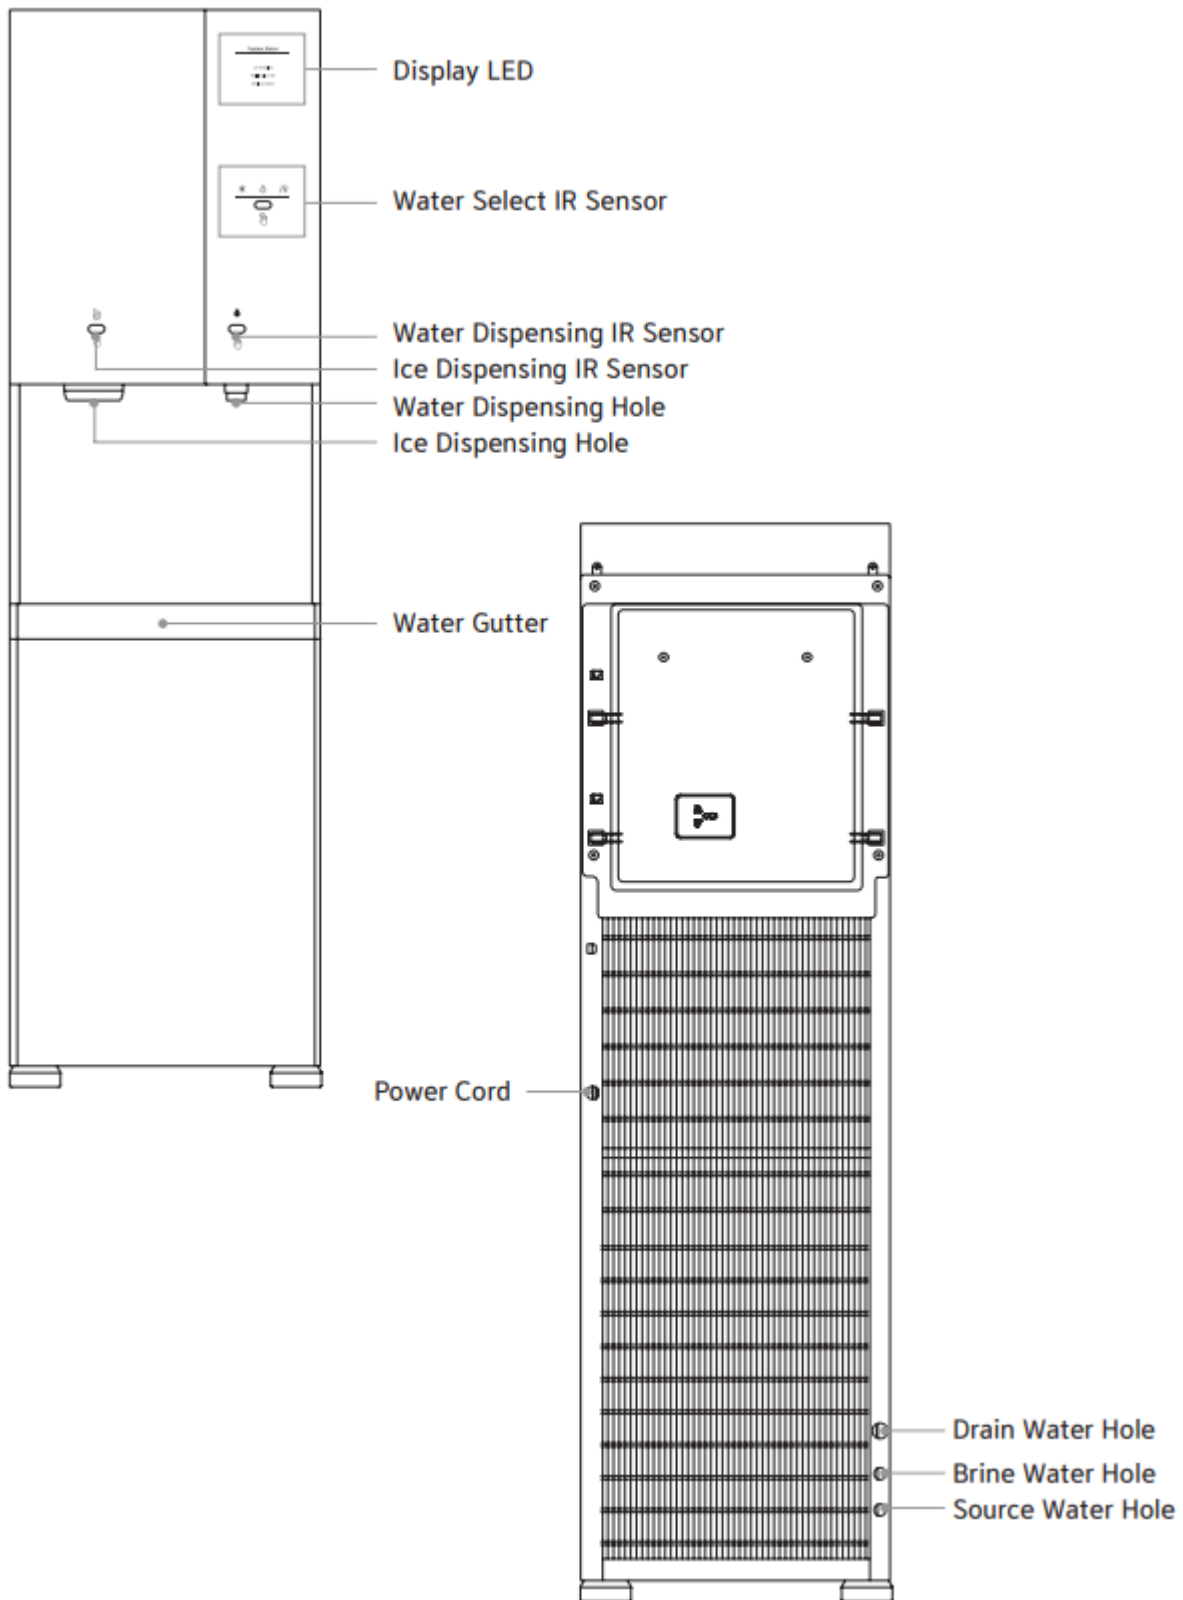

**DISPLAY & CONTROL PANEL**

### Display LED

Filtration Active	Always On
UV Enabled	Always On
Refilling Ice Bin	Lights up during the ice-making process. (LED: White)
Refilling Water	Light up during the water filtering process. (LED: White)

## OPERATING INSTRUCTIONS

The below pictures show the front user interface (UI) and control panel for the *i14 Ice and Water Dispenser*, as well as the Beep Operation Signal table.