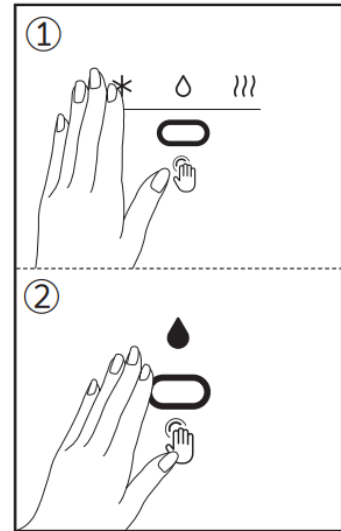

### IR Sensor & LED

	<b>Water Select IR Sensor</b>	Put your hand close to the Water Select IR sensor to select Cold/ Ambient/ Hot water respectively. Selected LED lights up. (* Cold : Blue, ◊ Ambient : White, ))) Hot : Red)
	<b>Ice IR Sensor</b>	Put your hand close to the Ice IR sensor to dispense ice.
	<b>Water Dispensing IR Sensor</b>	Put your hand close to the Water Dispensing IR sensor to dispense selected water. (◊ Cold : Blue, Ambient : White, Hot : Red)

### Operation beep sound

※ A beep sound following operation of the product.

	Division	BEEP	Remarks/occurrence
①	Power ON	Ding dong dang~	once
②	Key input	Ding~	once
③	Water Dispensing Start	Ding~	once
④	Water Dispensing Ending	Ding~	once
⑤	Overflow	Ding~ding~ding~ding~	One second interval
⑥	Ice dispensing	Ding~ding~ding~ding~ding~	once

#### To Select Water:

Place your hand close to the WATER SELECT IR SENSOR. Move your hand away and back to the sensor to select the next option. **Cold Water → Ambient Water → Hot Water** is the selection order.

\*Your hand should be 3-4cm away from the sensor to activate.

\*Move your hand back and forth to cycle.

\*If the sensor does not detect motion for more than 5 seconds, it will switch to the default mode (Cold Water).